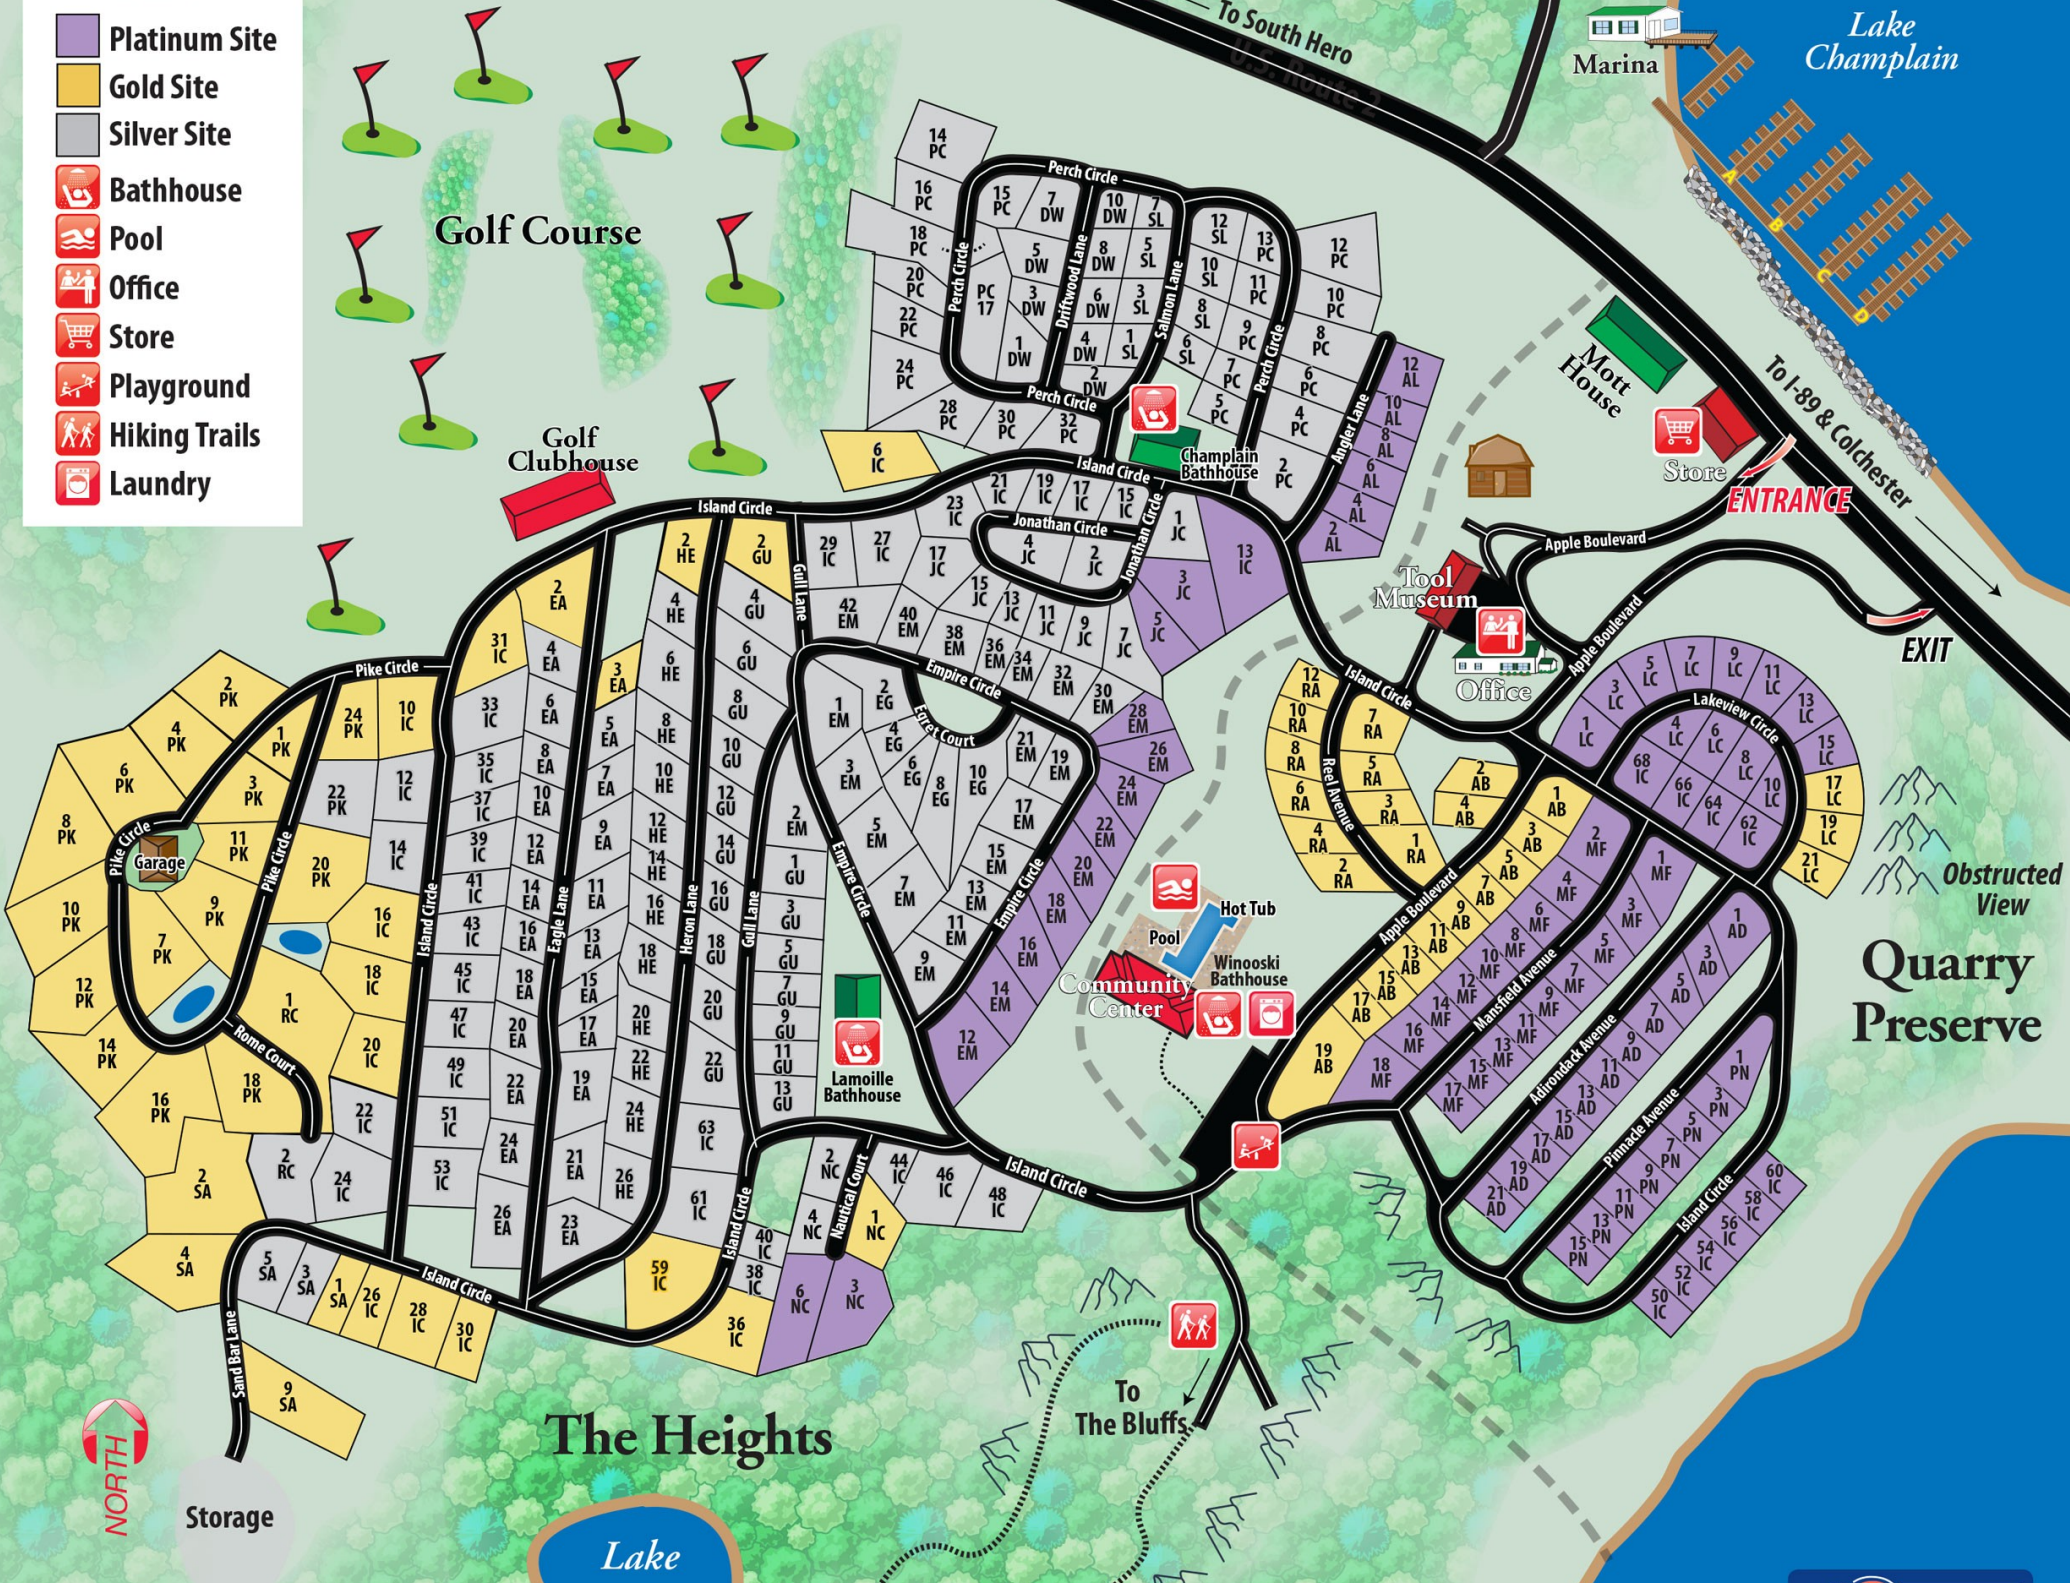

LEGEND

-  Platinum Site
-  Gold Site
-  Silver Site
-  Bathhouse
-  Pool
-  Office
-  Store
-  Playground
-  Hiking Trails
-  Laundry

Golf Course

Golf Clubhouse

Marina

Lake Champlain

Mott House

To I-89 & Colchester

ENTRANCE

Tool Museum

Office

EXIT

Obstructed View

Quarry Preserve

Community Center

Lamoille Bathhouse

To The Bluffs

The Heights

Lake

Storage